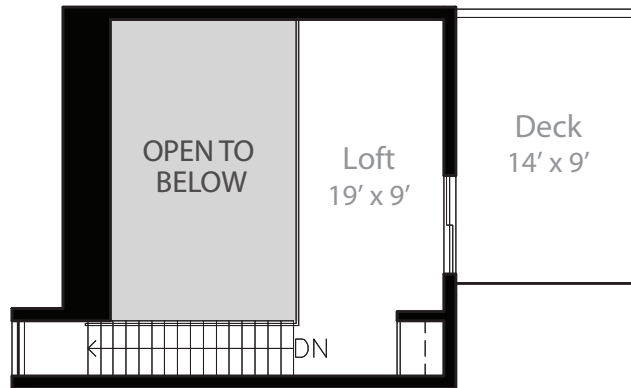

UPPER SUITE
1 Bedroom + Loft - Model B
771 square Feet

Top Floor

(SOUTH END SUITES ONLY)

(East Suite Shown)

Ground Floor

(SOUTH END SUITES ONLY)

All dimensions are approximate and subject to change without notice. Renderings are artist's concept. E.&O.E.