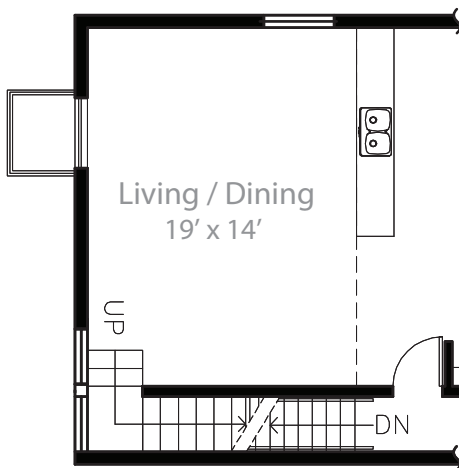

UPPER SUITE
1 Bedroom + Loft - Model B
771 square Feet

Top Floor

(SOUTH END SUITES ONLY)

(East Suite Shown)

Ground Floor

(SOUTH END SUITES ONLY)

All dimensions are approximate and subject to change without notice. Renderings are artist's concept. E.&O.E.