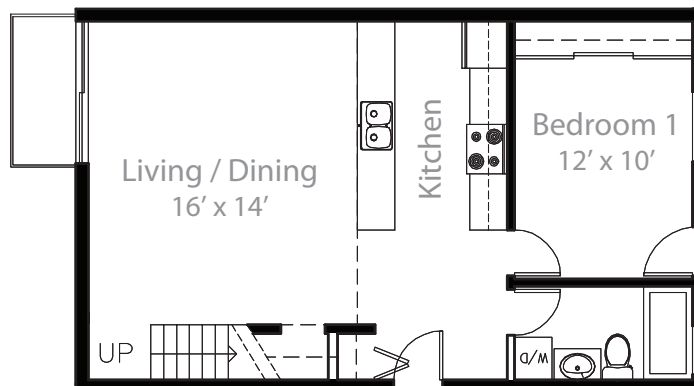

UPPER SUITE
1 Bedroom + Loft - Model B
771 square Feet

Top Floor

(SOUTH END SUITES ONLY)

(East Suite Shown)

Ground Floor

(SOUTH END SUITES ONLY)

All dimensions are approximate and subject to change without notice. Renderings are artist's concept. E.&O.E.