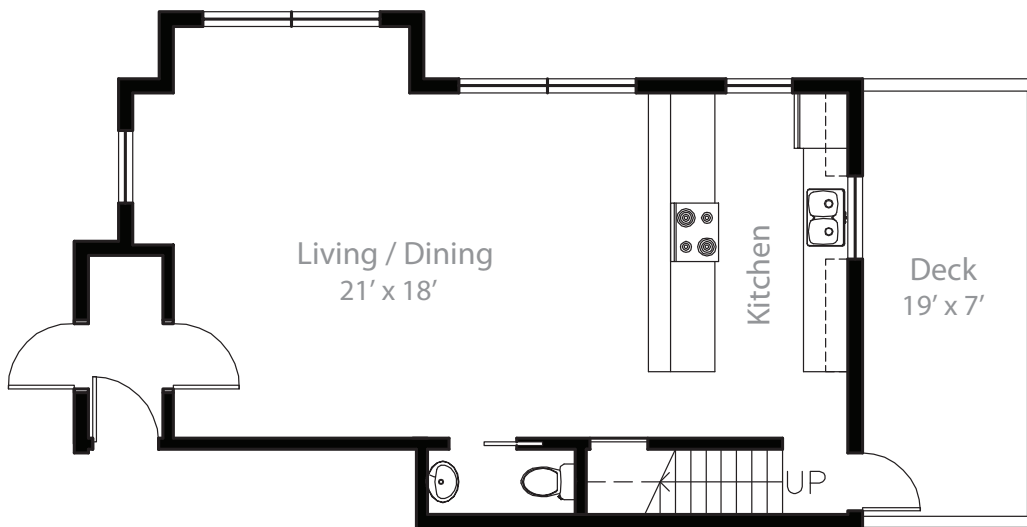

Stylish Loft and 2 Bedroom Condos

LOWER END SUITE 2 Bedroom - Model D 1185 square Feet

Top Floor

Ground Floor

All dimensions are approximate and subject to change without notice. Renderings are artist's concept. E.&O.E.