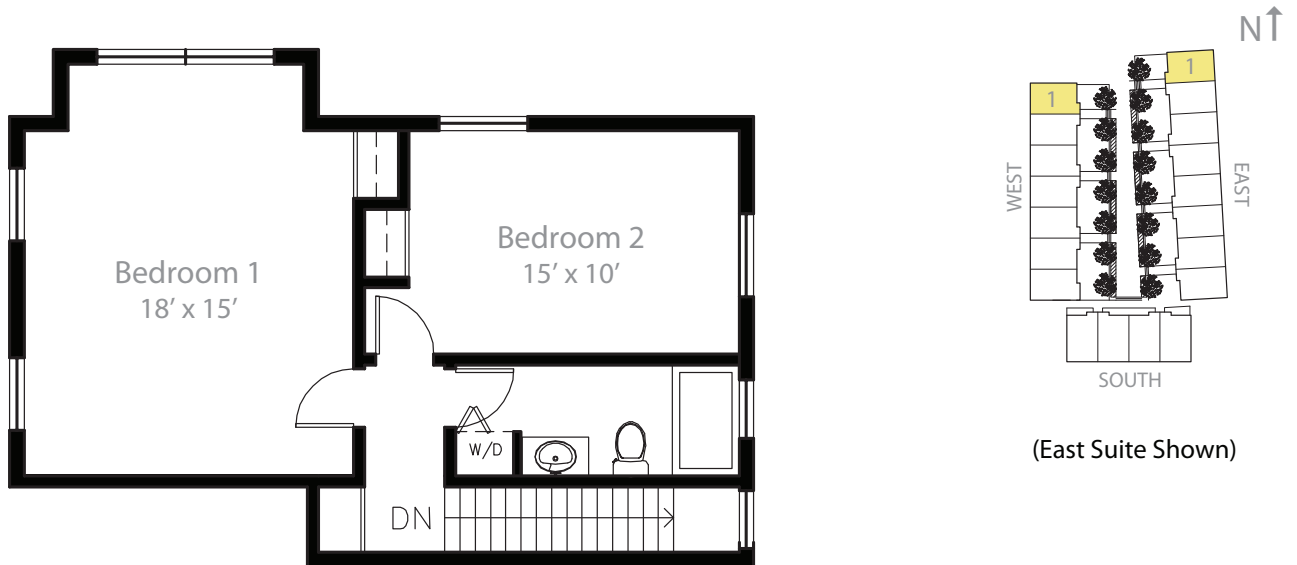

Stylish Loft and 2 Bedroom Condos

LOWER END SUITE 2 Bedroom - Model D 1185 square Feet

Top Floor

Ground Floor

All dimensions are approximate and subject to change without notice. Renderings are artist's concept. E.&O.E.