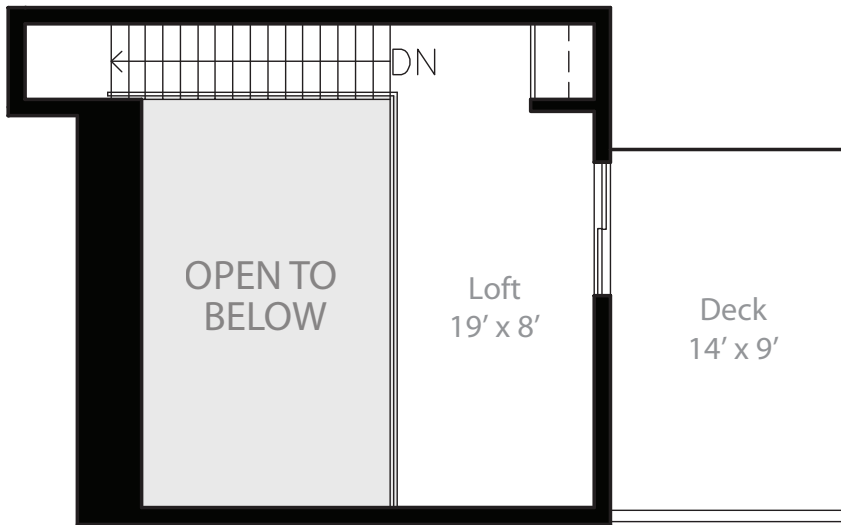

UPPER SUITE
1 Bedroom + Loft - Model F
706 square Feet

Top Floor

(East Suite Shown)

Ground Floor

All dimensions are approximate and subject to change without notice. Renderings are artist's concept. E.&O.E.