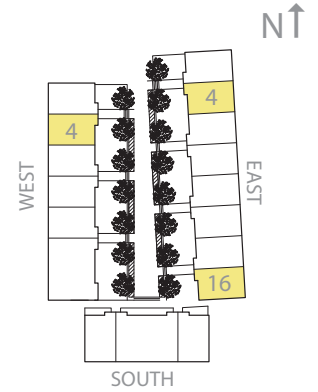

UPPER SUITE
1 Bedroom + Loft - Model F
706 square Feet

Top Floor

(East Suite Shown)

Ground Floor

All dimensions are approximate and subject to change without notice. Renderings are artist's concept. E.&O.E.