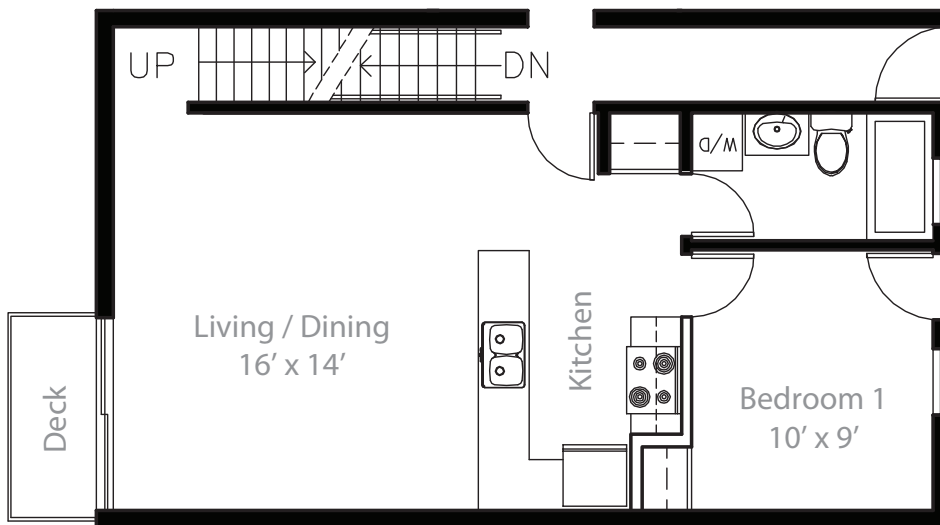

UPPER SUITE
1 Bedroom + Loft - Model F
706 square Feet

Top Floor

(East Suite Shown)

Ground Floor

All dimensions are approximate and subject to change without notice. Renderings are artist's concept. E.&O.E.