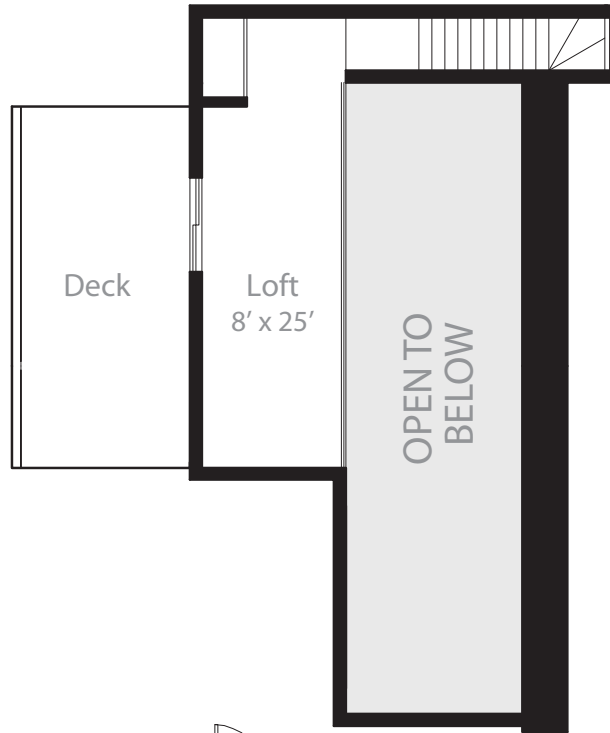

Stylish Loft and 2 Bedroom Condos

UPPER SUITE 2 Bedroom - Model G 1343 square Feet

Top Floor

(West Suite Shown)

Ground Floor

All dimensions are approximate and subject to change without notice. Renderings are artist's concept. E.&O.E.