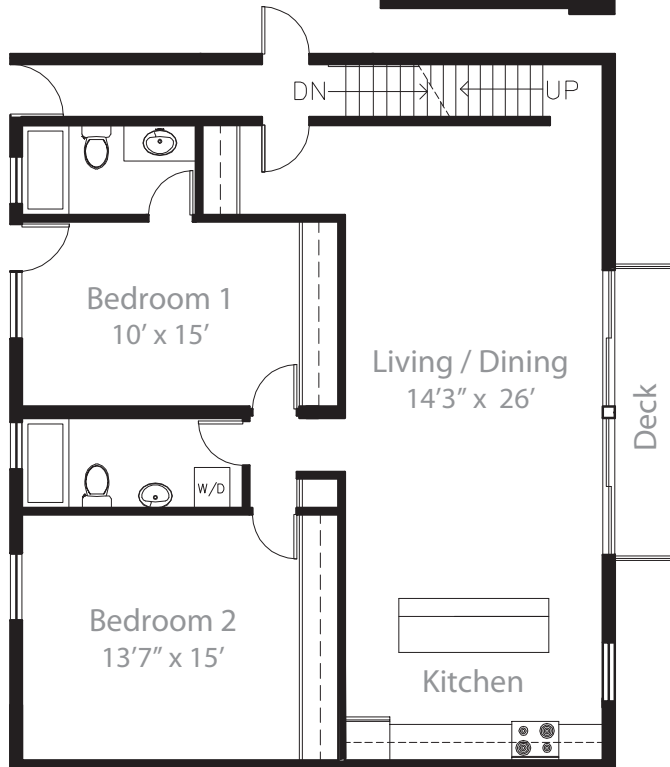

Stylish Loft and 2 Bedroom Condos

UPPER SUITE 2 Bedroom - Model G 1343 square Feet

Top Floor

(West Suite Shown)

Ground Floor

All dimensions are approximate and subject to change without notice. Renderings are artist's concept. E.&O.E.