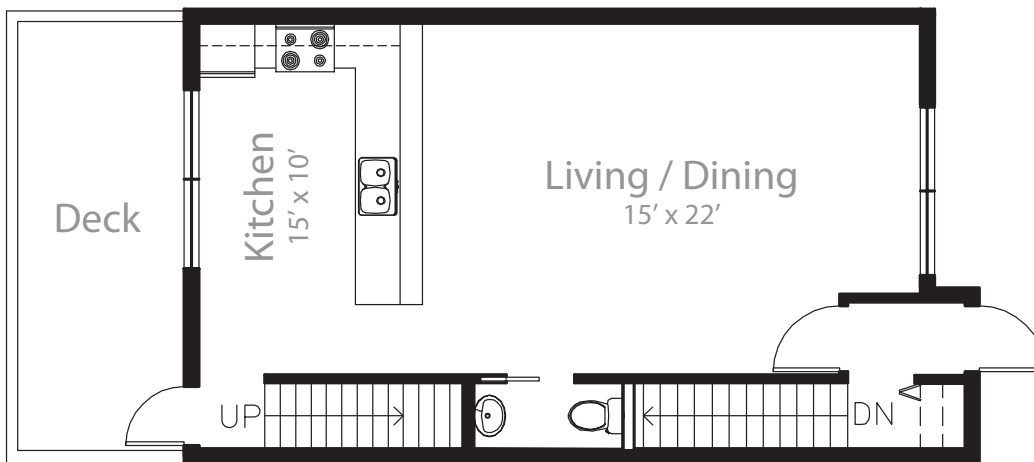

Stylish Loft and
2 Bedroom Condos

LOWER SUITE
2 Bedroom - Model H
1241 square Feet

Top Floor

(West Suite Shown)

Ground Floor

All dimensions are approximate and subject to change without notice. Renderings are artist's concept. E.&O.E.